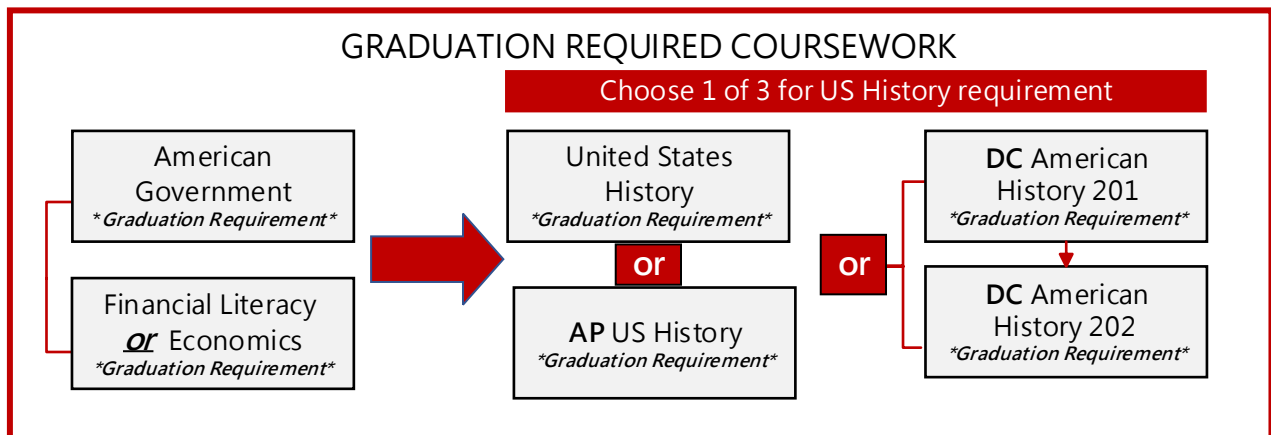

SOCIAL STUDIES

Freshman Course Options

Sophomore, Junior and Senior Course Options

- ADVANCED PLACEMENT**
- AP African American Studies
 - AP European History
 - AP Government & Politics
 - AP Human Geography
 - AP Psychology
 - AP World History

- DUAL CREDIT**
- DC Psychology 110
 - DC World History 117
 - ↓
 - DC World History 118

- IB @ Richwoods only**
- IB Psychology
 - IB History of Americas
 - IB 20th Century World History
 - IB Social Anthropology